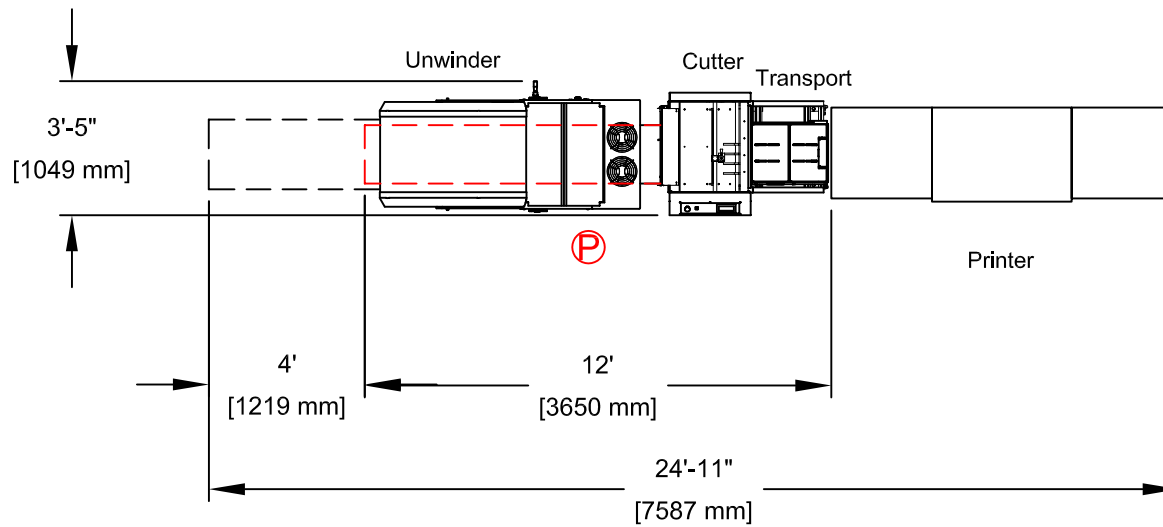

DocuSheeter NV

Xerox Nuvera 100, 120, 144, 288

- Ⓟ Power Location
- - - Service Area
- - - Paper Path

This is the footprint for the standard, straight-line configuration of the DocuSheeter NV on the Xerox Nuvera printers.