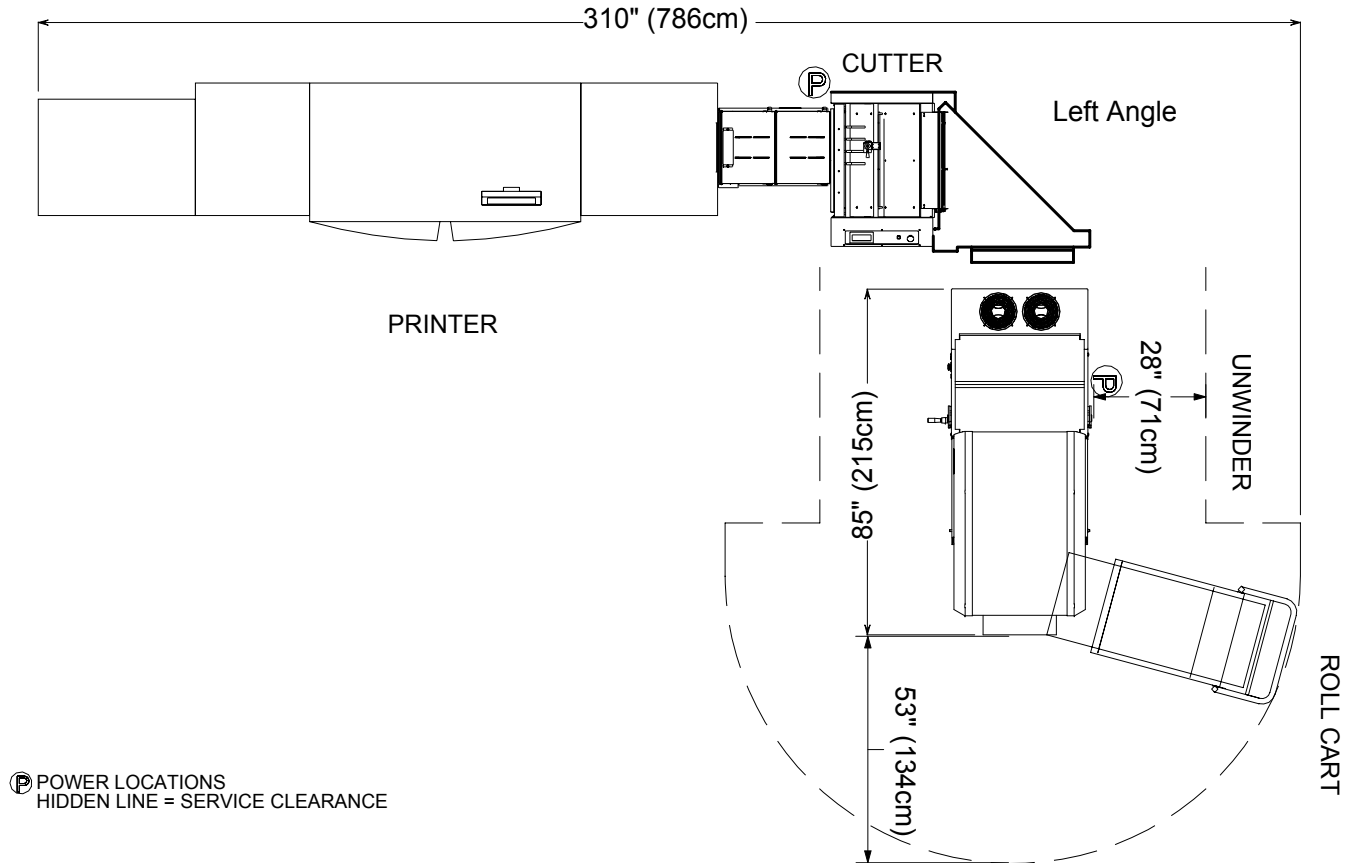

DocuSheeter VP 5000

Océ VarioPrint 5160, 5140, 5115

This is the footprint for the standard straight-line configuration of the DocuSheeter VP on the Océ VarioPrint 5000 printers.

DocuSheeter VP

Océ VarioPrint 5160, 5115

This is the footprint for the right-angle configuration of the DocuSheeter VP on the Océ VarioPrint 5000 printers. For the footprint of the straight-line configuration, please see the preceding page.