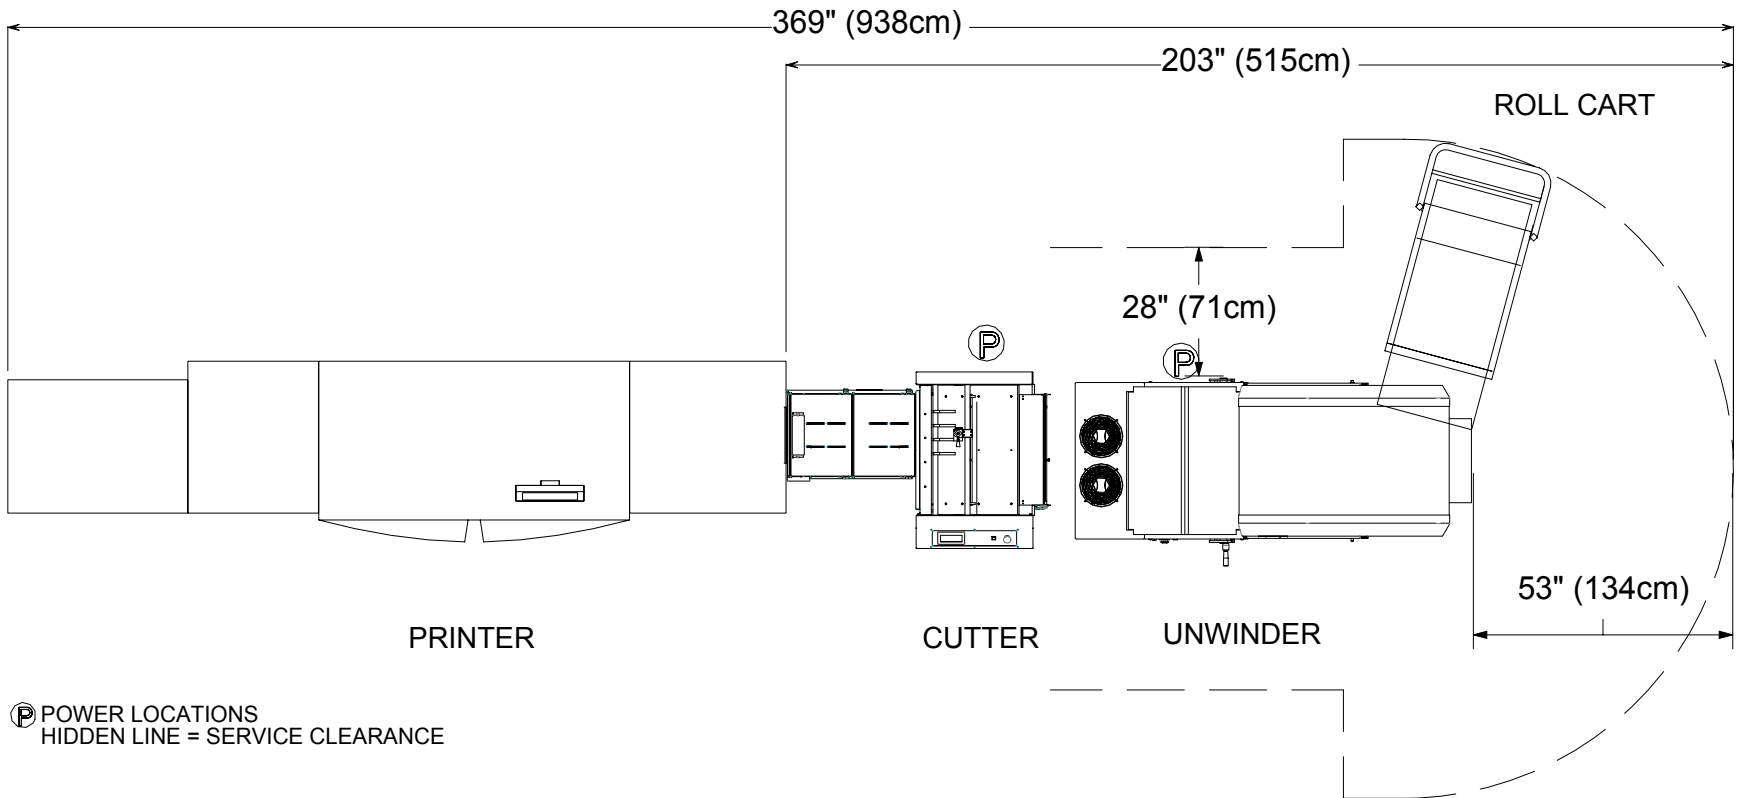

DocuSheeter VP 5000

Océ VarioPrint 5160, 5140, 5115

This is the footprint for the standard straight-line configuration of the DocuSheeter VP on the Océ VarioPrint 5000 printers.

DocuSheeter VP

Océ VarioPrint 5160, 5115

This is the footprint for the right-angle configuration of the DocuSheeter VP on the Océ VarioPrint 5000 printers. For the footprint of the straight-line configuration, please see the preceding page.