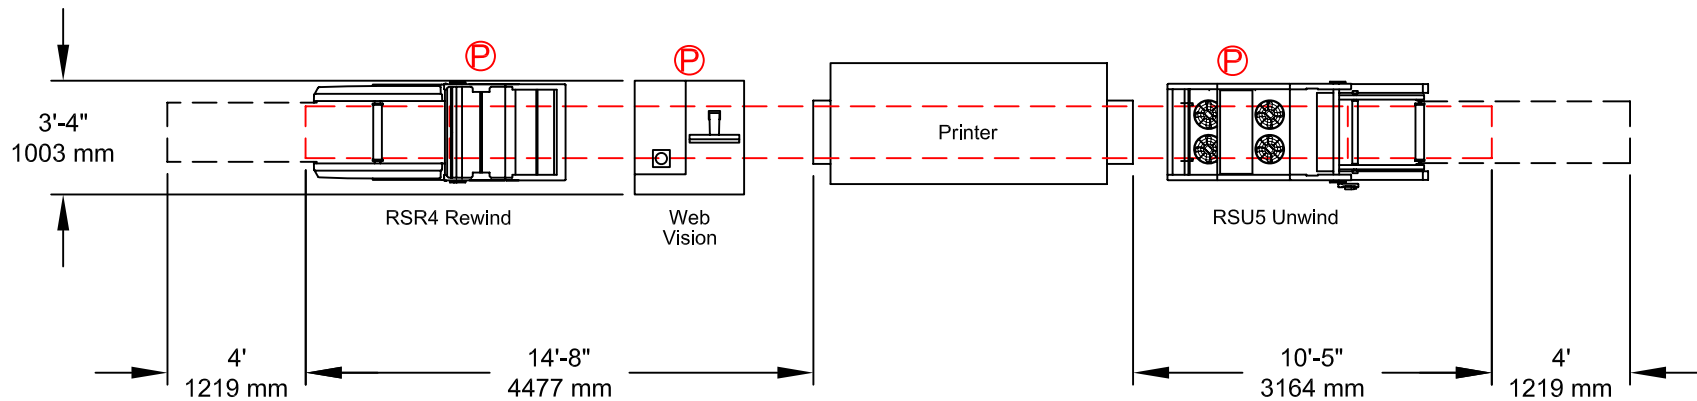

Web Vision with RS Roll-to-Roll SD

- Ⓟ Power Location
- - - Service Area
- - - Paper Path

This is the floor plan for Web Vision installed with an RS Roll-to-Roll SD system, as an example of a typical Web Vision in-line solution. For a floor plan of Web Vision connected to a specific printer with a specific feeding and finishing solution, please contact your Lasermix Roll Systems representative.